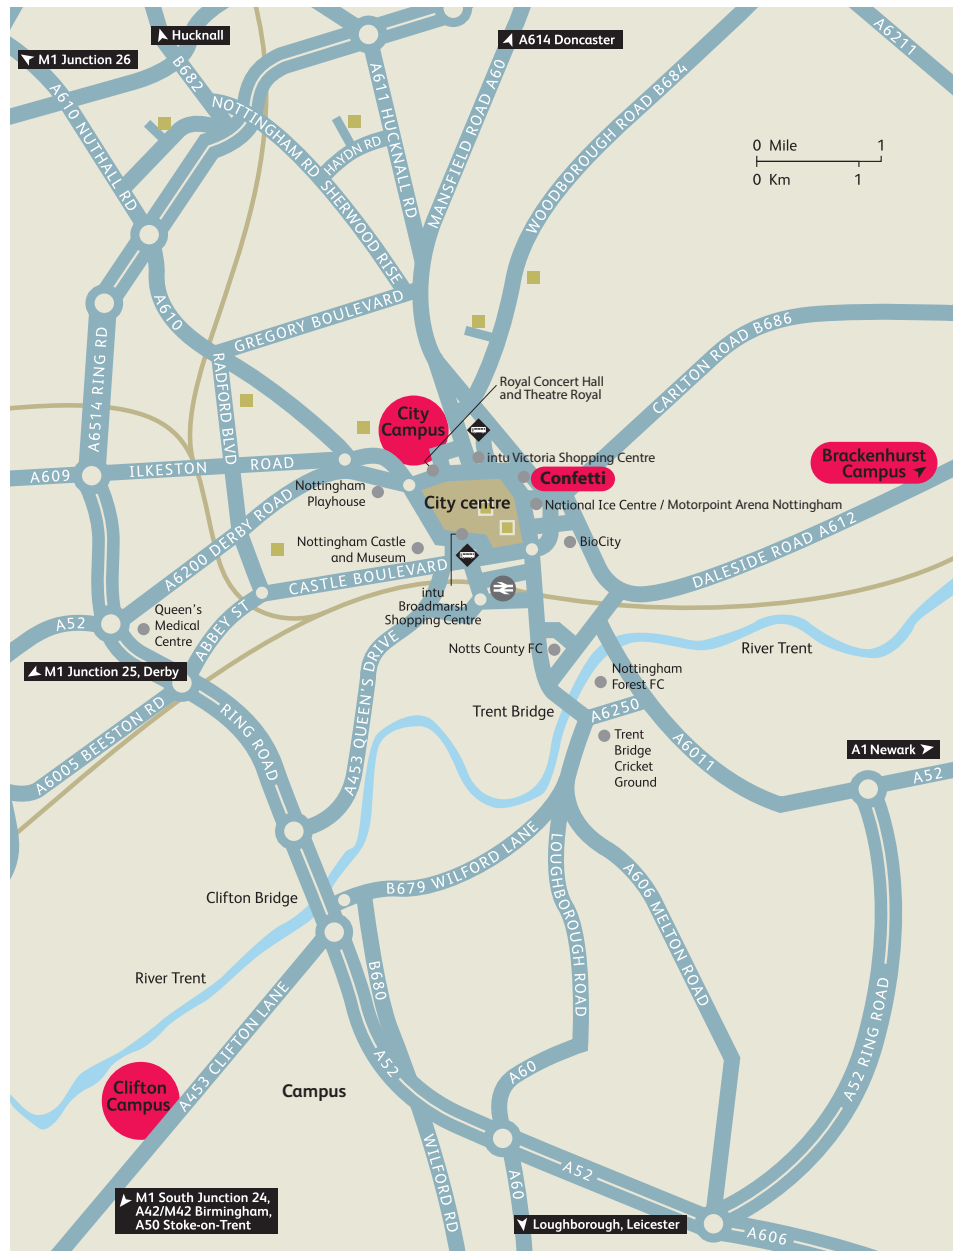

Travelling to Clifton Campus

How to get here

By car

Nottingham is at the heart of the country and is well served by the motorway network. The M1 passes close to the west of the city, the A42 / M42 link to the south-west of the city and the A1(M) to the east of the city.

The Clifton Campus is located on the A453 Clifton Lane. When using the M1 for Clifton Campus, exit at Junction 24 and follow the A453 for approximately five miles. From the city centre, follow signs out to the A453 (signposted to Birmingham).

By bus

During term-time, the Go2 Uni 4 runs between the City Campus and Clifton Campus. The service leaves Burton Street (adjacent to The Cornerhouse) up to every seven minutes for the Clifton Campus, via the city centre and the railway station.

- University campuses / buildings
- Student residences
- Railway station
- Bus stations