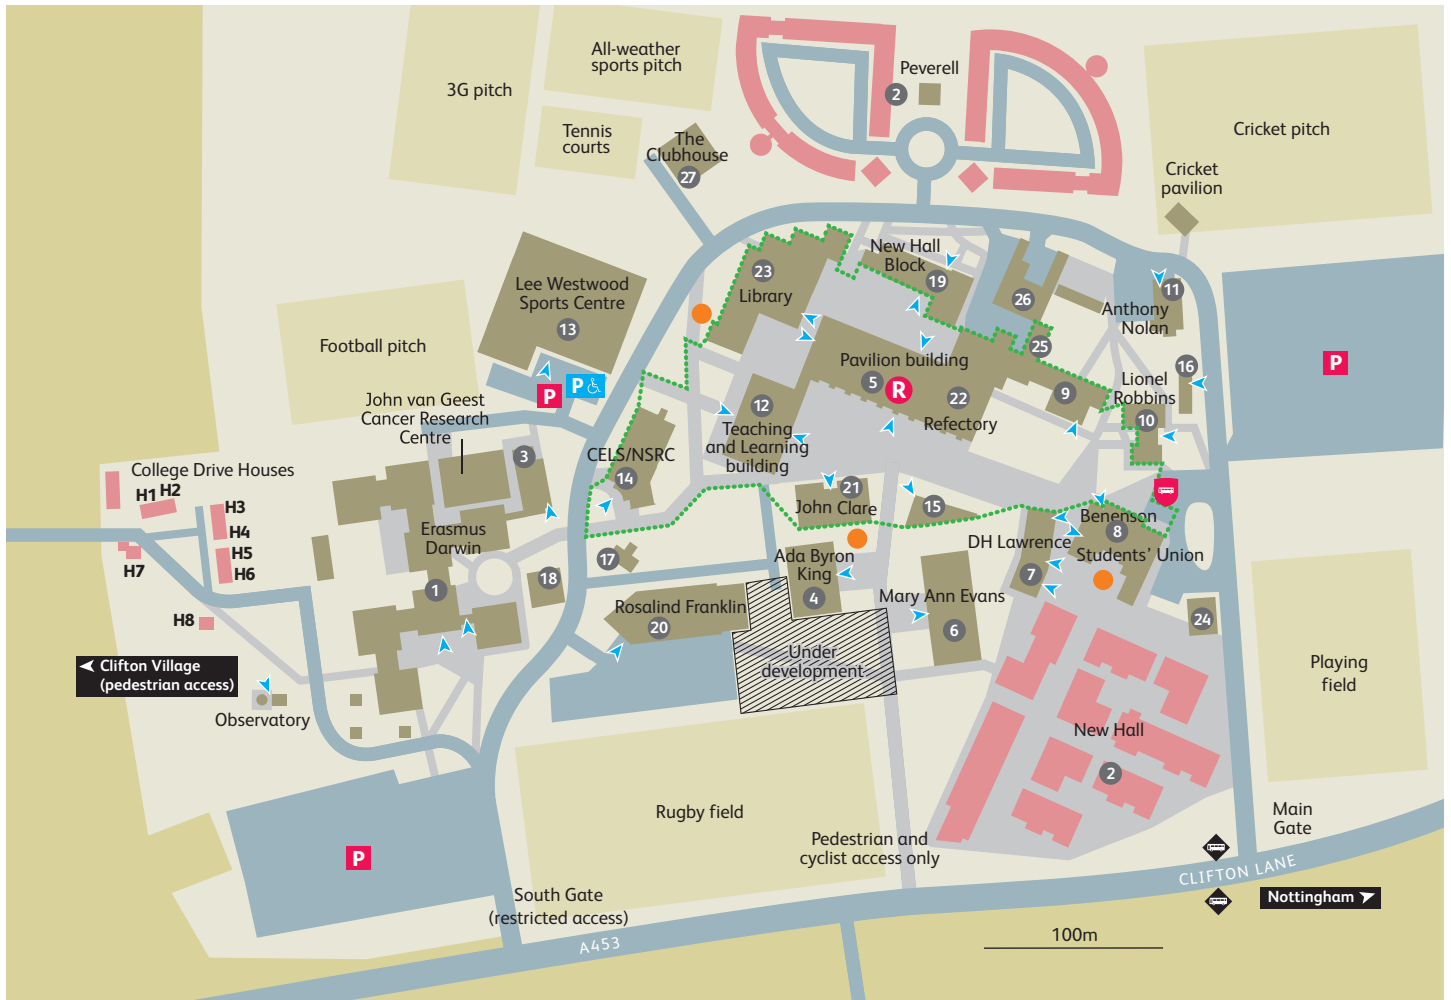

Clifton Campus

Ada Byron King building.....	4	Lee Westwood Sports Centre.....	13
Anthony Nolan Trust Research Centre	11	Library	23
Benenson building	8	Lionel Robbins building	10
Bookshop	15	Maintenance	26
Catalysis and Nanoscience Laboratory	16	Mary Ann Evans building	6
CELS building	14	Natural Sciences Research Centre (NSRC).....	14
Coffee Bars.....	5 8	New Hall Block.....	19
Crime Scene Training Facility.....	17	Pavilion building.....	5
DH Lawrence.....	7	Print Shop	7
Employability Team	5	Rosalind Franklin building (Superlab).....	20
Erasmus Darwin building	1	Student Accommodation	2
Finance Office.....	9	Student Services Centre	9
Gatehouse	24	Students' Union.....	8
Global Lounge	6	Supermarket	7
Health Centre	9	Teaching and Learning building	12
Imaging and Display Research Facility	18	The Clubhouse	27
Interdisciplinary Biomedical Research Centre.....	3	The Point bar and diner.....	8
John Clare lecture theatres	21	The Refectory.....	22
Lecture theatres.....	12 14 19 21	Wellbeing Centre.....	25

Security..... 19
Tel: 0115 848 6600

One-way	Student residences
Pedestrian walkway	University buildings
Visitor parking	Bus stops
Disabled parking	No entry
Entrance with wheelchair access	Go2 Uni bus stop
Main reception	Designated smoking area

Green Zone – This is a smoke-free and traffic-free area

Schools:

Nottingham Institute of Education.....	4 10
School of Arts and Humanities.....	6
School of Science and Technology	1 3 6 11 16 17 18