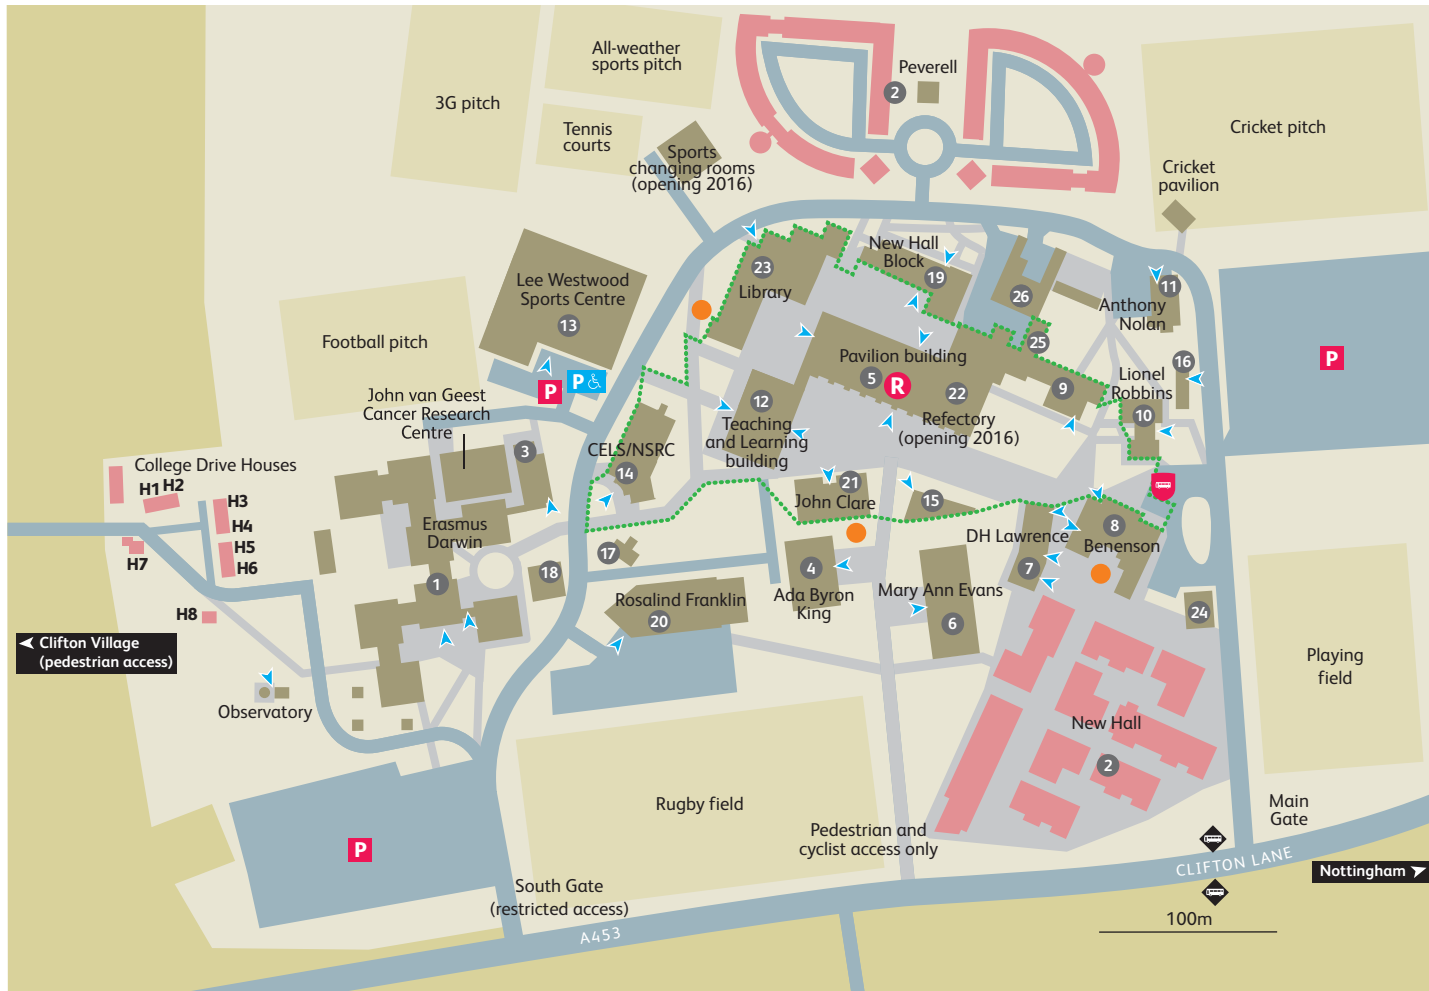

# Clifton campus

Ada Byron King building.....	4
Anthony Nolan Trust Research Centre .....	11
Benenson building .....	8
Bookshop .....	15
Catalysis and Nanoscience Laboratory .....	16
CELS building .....	14
Crime Scene Training Facility.....	17
DH Lawrence.....	7
Employability Team.....	9
Erasmus Darwin building .....	1
Finance Office .....	9
Gatehouse .....	24
Global Lounge .....	6
Health Centre .....	9
Imaging and Display Research Facility .....	18
Interdisciplinary Biomedical Research Centre.....	3
John Clare lecture theatres .....	21
Lecture theatres .....	12 14 19 21
Lee Westwood Sports Centre.....	13
Library .....	23
Lionel Robbins building .....	10
Maintenance .....	26
Mary Ann Evans building.....	6
Natural Sciences Research Centre (NSRC).....	14
New Hall Block.....	19
Pavilion building.....	5
Print Shop.....	7
Rosalind Franklin building (Superlab).....	20
Student Accommodation .....	2
Student Services Centre .....	9
Student Support Services.....	9
Students' Union.....	8
Supermarket .....	7
Teaching and Learning building .....	12
The Place – Spirituality and Well-being room .....	25
The Point bar and diner.....	8
The Refectory (opening 2016).....	22

Security..... 19  
 Tel: 0115 848 6600

**Schools:**

School of Arts and Humanities.....	6
School of Education.....	4 10
School of Science and Technology .....	1 3 6 11 16 17 18

One-way	Student residences
Pedestrian walkway	University buildings
Visitor parking	Bus stops
Disabled parking	No entry
Entrance with wheelchair access	Go2 Uni bus stop
Main reception	Designated smoking area
Green Zone – The Green Zone is a smoke-free and traffic-free area	