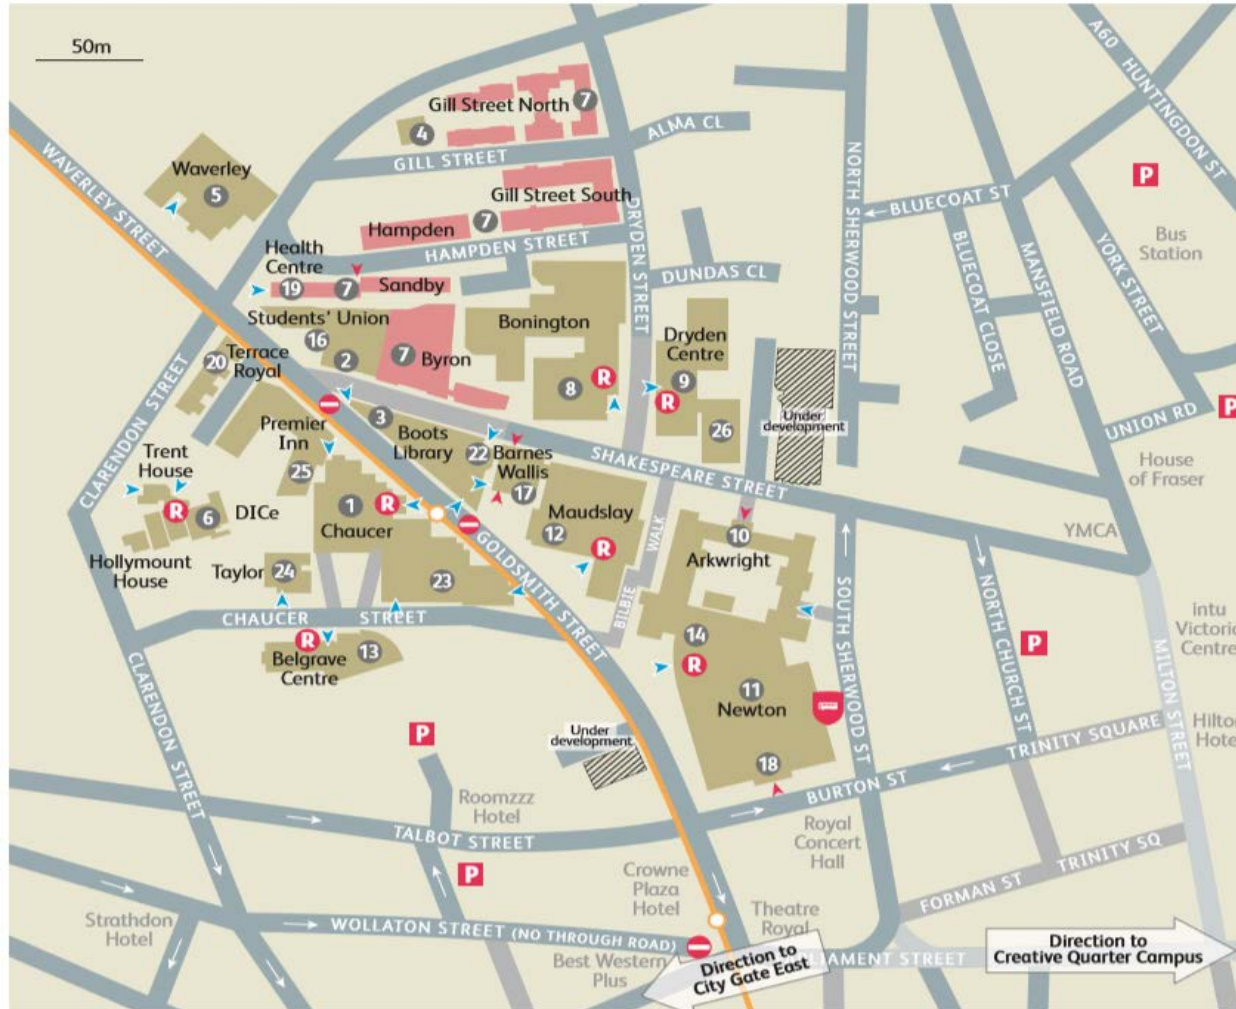

Water Dispenser Locations - City Campus

Building	Floor/Level	Room/Area	Comments	Available to:
Barnes Wallis	1	107	In kitchenette in the south-west of room	Staff
Barnes Wallis	2	202	In kitchenette in the south-west of room	Staff
Belgrave	0	O15	In kitchen	Staff
Belgrave	0	O28	Opposite reception	Students & Staff
Bonington	0	23	Outside 023	Students and Staff
Bonington	1	110	Outside 110	Students & Staff
Bonington	2	210		Staff
Bonington	3	316	Outside 316	Students & Staff
Boots Library	-1	Opposite B13	Fountain next to women's toilets	Students and Staff
Boots Library	0	O10B	Behind Security Office	Staff
Boots Library	0	Library entrance area	Opposite small coffee shop	Students and Staff
Boots Library	1		Next to lifts	Students & Staff
Boots Library	2		Next to lifts	Students & Staff
Boots Library	3	315	Staff room	Staff
Boots Library	4		Next to lifts	Students & Staff
Chaucer	0		Waiting area near broadcasting room and stairs.	Students & Staff
Chaucer/Global Lounge	0		Staff Kitchen	Staff
Chaucer	2	2102	Fountain and Kitchenette	Students & Staff
Chaucer	3	3221	Fountain and Kitchenette	Students & Staff
Chaucer	3	3605	Southern side of the Open Study Area	Students & Staff
Chaucer	4	4613	In kitchenette outside 4613 (not very accessible to students)	Students & Staff
Chaucer	4	4715	In a staff area (not very accessible to students)	Students & Staff