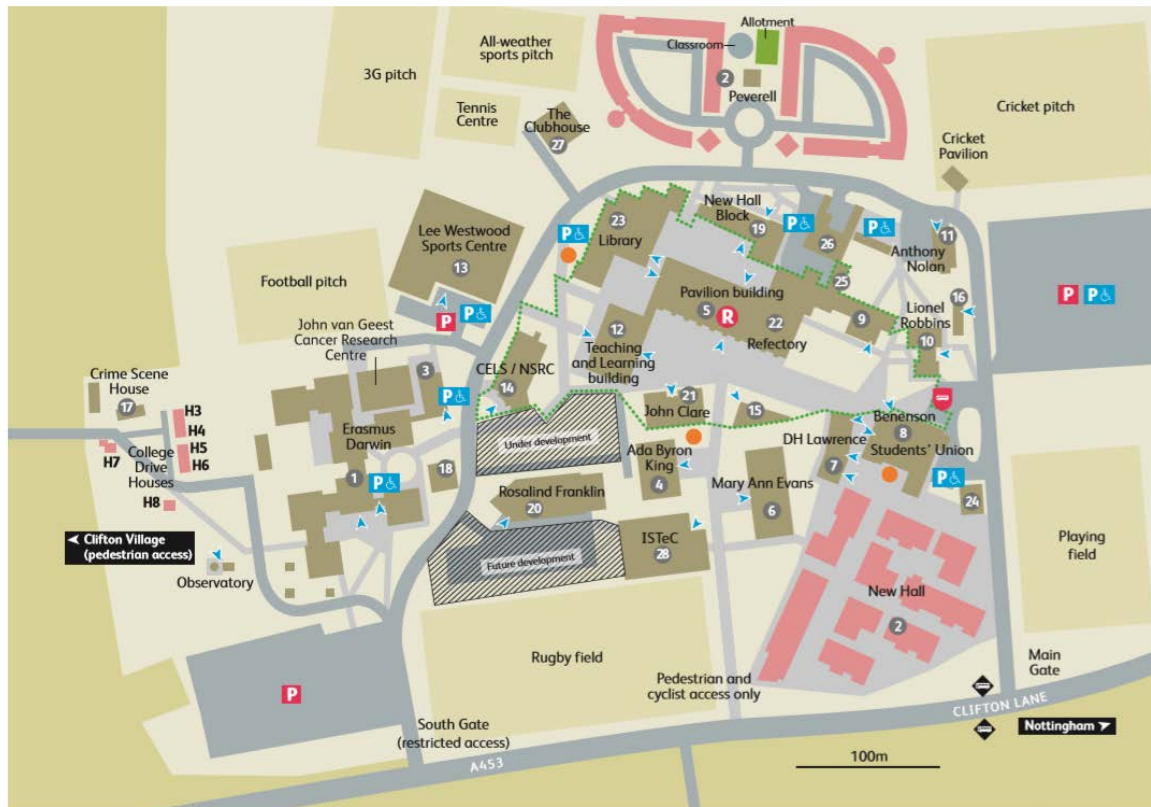

Water Dispenser Locations - Clifton Campus

Building	Floor /Level	Room / Area	Comments	Available to:
Ada Byron King	0	003	Opposite room 002	Staff
Ada Byron King	1	116	Café room	Students & Staff
Ada Byron King	3	301	Open offices next to room 322	Staff
Ada Byron King	3	322	Room 322 (Staff room)	Staff
Anthony Nolan	1	105	Kitchenette	Staff
Beneson	1	102	NTSU kitchenette	Staff
CELS	0	014A	Left of reception at entrance	Students & Staff
CELS	1	102	Next to room 102	Students & Staff
DH Laurence	0	001D	NTSU Staff storage room	Staff
DH Laurence	0	006	EcoCampus kitchenette	Staff
DH Laurence	1	107	Kitchenette	Staff
Erasmus Darwin	0	188	Outside room 188 (Disabled toilet), drinking fountain	Students & Staff
ISTEC	0	9		Students and Staff
ISTEC	1	128	Outside the lift near 128	Students and Staff
Lee Westwood	0	Reception	Opposite reception near entrance	Students & Staff
Lee Westwood	1	103	Opposite room 103 studio	Students & Staff
Lee Westwood	0	O11	Gym on ground floor	Students & Staff
Library	0	ST003	Next to disabled toilet near stairwell	Students and Staff
Library	1	110	Outside 110 study room	Students and Staff
Lionel Robbins	0	6	Opposite room 006	Staff
Lionel Robbins	1	111	1st Floor - Staff room	Staff
Mary Ann Evans	0	O13	Open area near 009	Students & Staff
Mary Ann Evans	2	201	Hot water model, next to room 204	Students & Staff
Pavilion	0	Opposite 022	Next to the toilets	Students and Staff
Pavilion	0	029I	Next to laptop hire facility	Students and Staff
Student Support Services	0	E024	Right of reception	Students & Staff
Student Support Services	0	E025B	Back of Finance office	Staff
Teaching & Learning Building	-1		Next to disabled toilet in Plaza walk through	Students & Staff