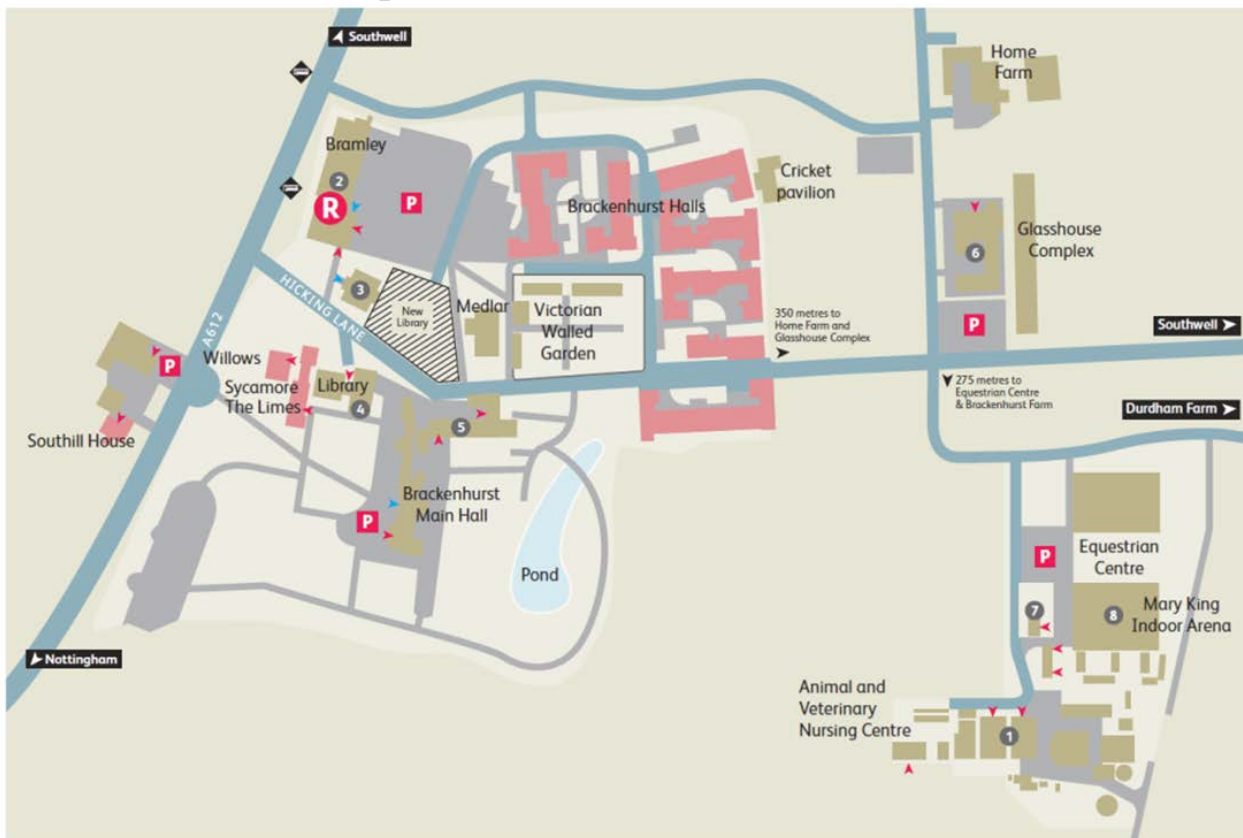

Water Dispenser Locations - Brackenhurst Campus

Building	Floor / Level	Room / Area	Comments	Available to:
Animal Unit	0		Corridor opposite 023	Students & Staff
Bramley	0	Student area	Kitchenette in student lounge	Students
Bramley	1	Entrance to 10A	Corridor outside TG8	Students & Staff
Library	0	TL15	Café area in the southwest corner	Students & Staff
Main Hall	1		Opposite MH226	Staff
Medlar	0	ME05A	Kitchen of Medlar	Staff
Pippin Cottage	0		Foyer in entrance to Pippin Cottage	Students & Staff